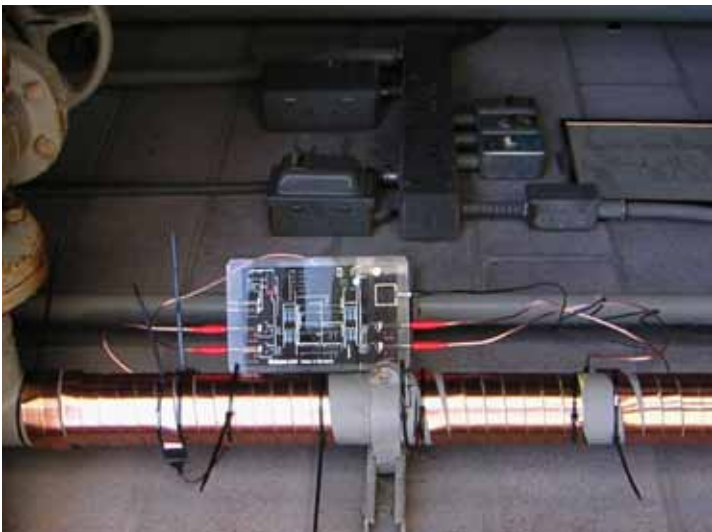

UCDAVIS Bodega Marine Laboratory
2099 Westside Rd,
Bodega Bay
CA 94923

Vulcan S10 installed on water main for Bodega housing dormitories

Model: Vulcan S10
Installation Area: Water main of the Bodega marine housing dormitories
Installed by: Quest Green Solutions

Vulcan S25 installed on cold water pipe for the Bodega marine laboratory

Model: Vulcan S25
Installation Area: Cold water pipe of the main Bodega Laboratory
Installed by: Quest Green Solutions